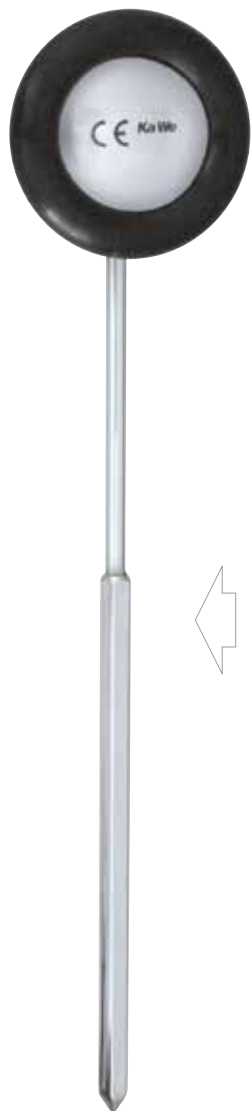

Reflexhämmer

Reflex Hammers

COLORFLEX

147

Colorflex

- Reflexhammer
- groß
- schwarz
- mit neurologischer Tastspitze

- reflex hammer
- large
- black
- with neurological sensor tip

ca. | approx. 22 cm
ca. | approx. 100 g

REF 07.15204.021

Colorflex

- Reflexhammer
- groß
- blau
- mit neurologischer Tastspitze

- reflex hammer
- large
- blue
- with neurological sensor tip

ca. | approx. 22 cm
ca. | approx. 100 g

REF 07.15204.031

Colorflex

- Reflexhammer
- groß
- grau
- mit neurologischer Tastspitze

- reflex hammer
- large
- grey
- with neurological sensor tip

ca. | approx. 22 cm
ca. | approx. 100 g

REF 07.15204.262

BABINSKY

ROSSIER

148

Babinsky

- Reflexhammer
- Metallgriff umschraubbar

- reflex hammer
- metal handle, interchangeable with screw fitting

Ø 45 mm
ca. | approx. 21 cm
ca. | approx. 85 g

REF 07.05100.001

Babinsky

- Reflexhammer
- elastischer Kunststoffgriff umschraubbar